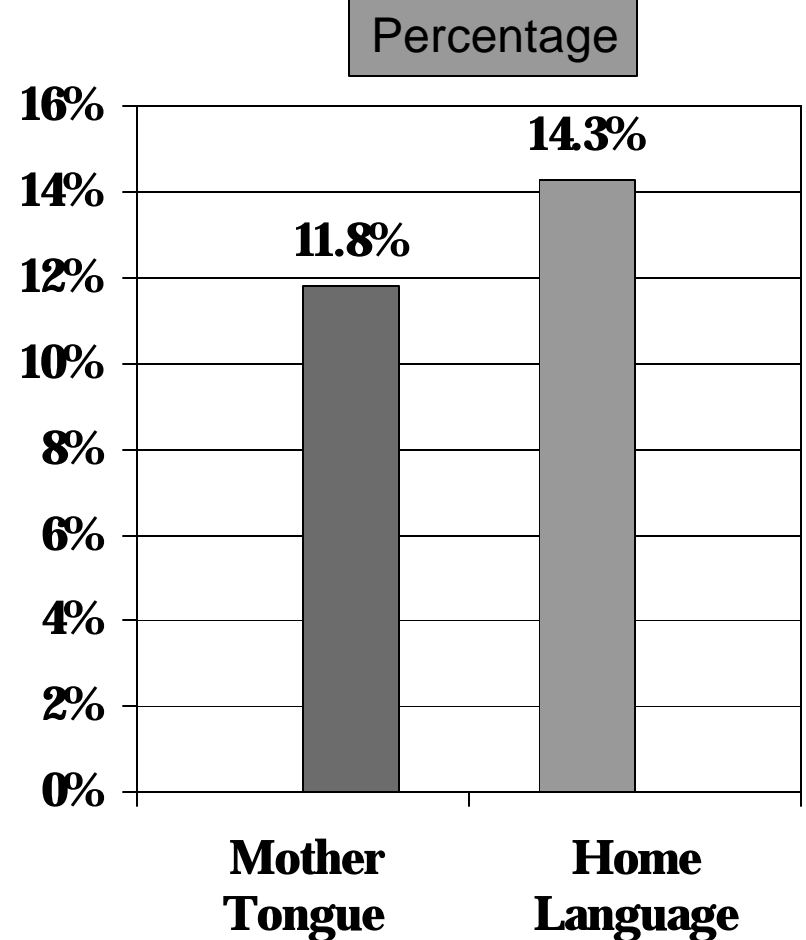

Visible Minority Population in Quebec by English Mother Tongue* and English Home Language**

*Includes only single responses

**includes single and multiple responses