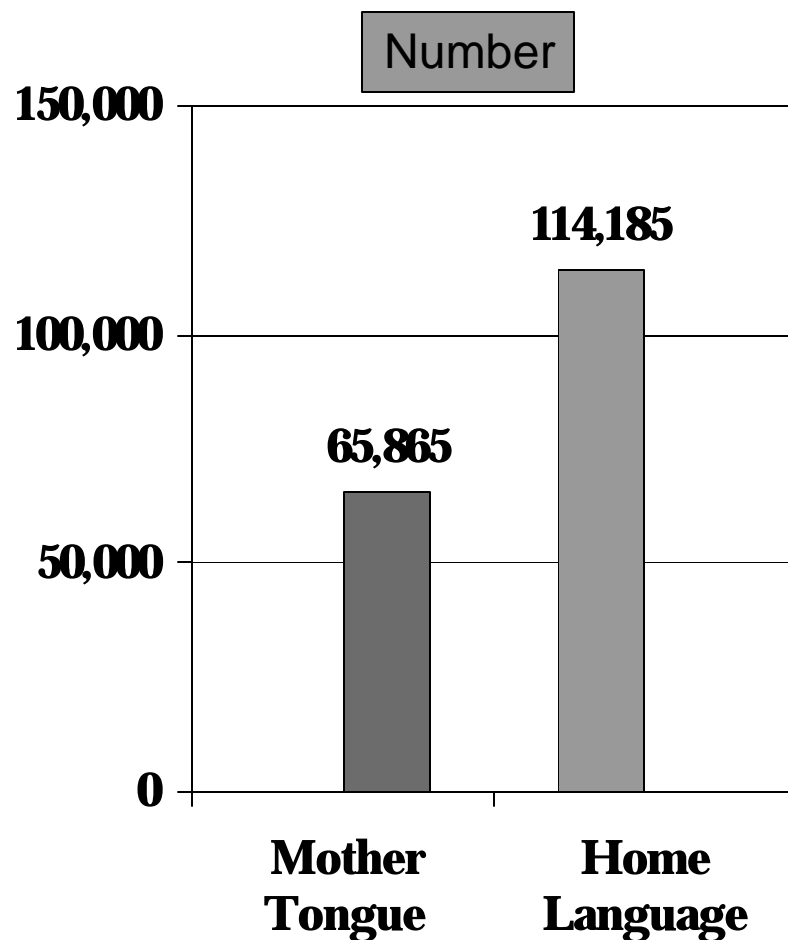

Visible Minority Population in Quebec by English Mother Tongue* and English Home Language**

*Includes only single responses

**includes single and multiple responses