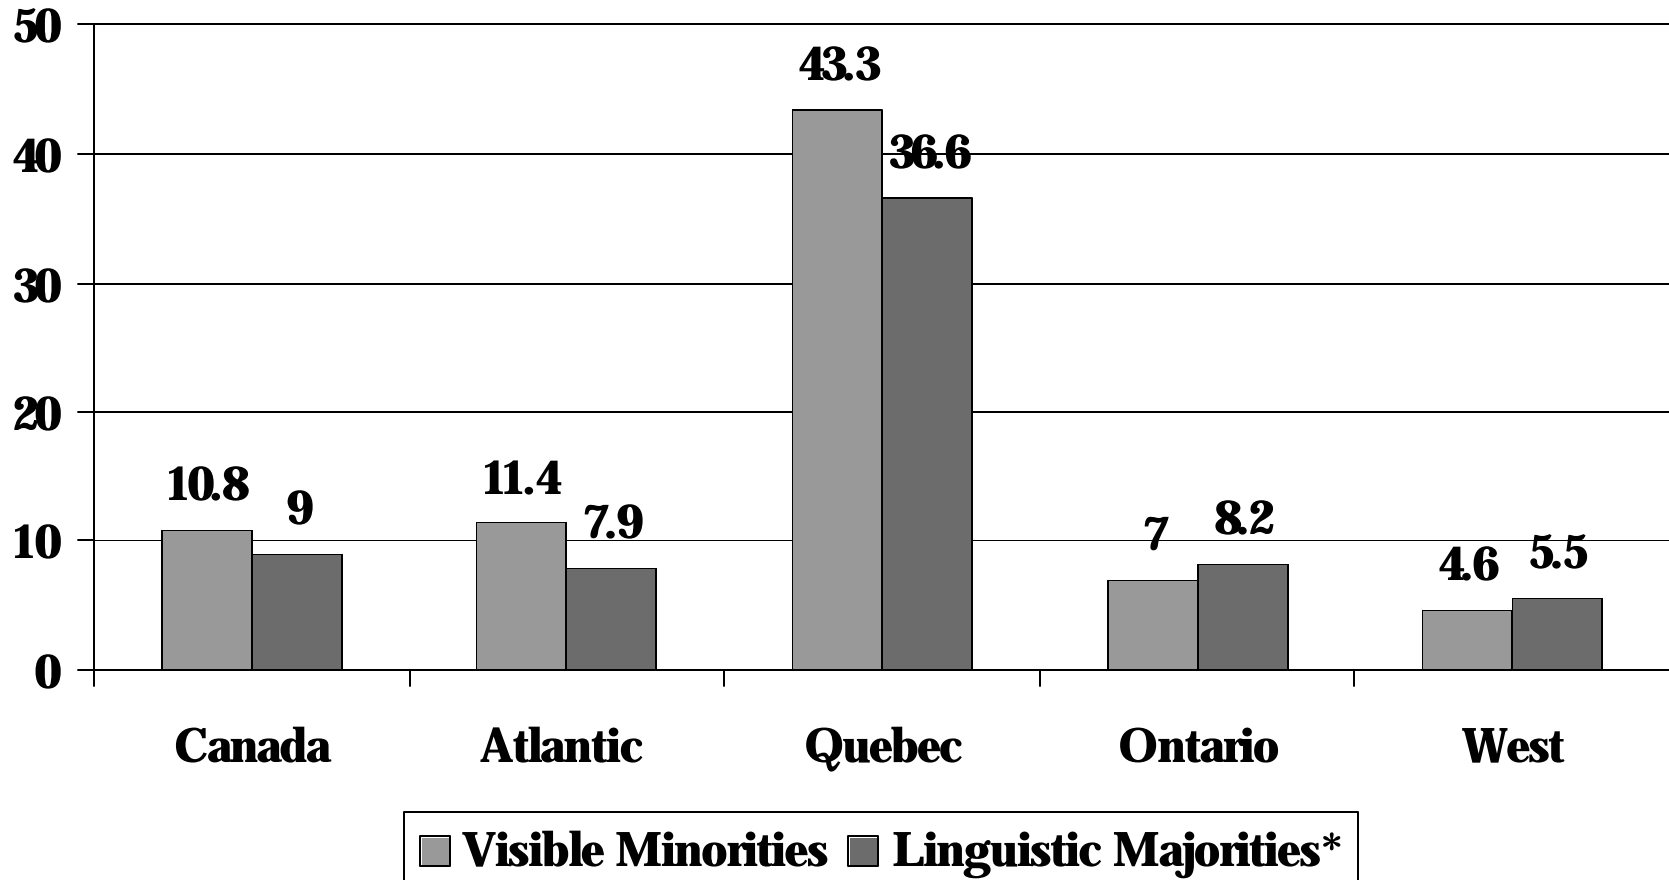

Bilingualism of Visible Minorities Compared to Total Population - Quebec, 2001

1 equals bilingualism of total population

Bilingualism by Age Group and Visible Minority – Canada less Quebec 2001

Bilingualism of Visible Minorities Compared to Total Population - Canada less Quebec, 2001

1 equals bilingualism of total population

Bilingualism in Visible Minorities by Gender - Canada, 2001

Bilingual Visible Minorities by Gender

Rate of Bilingualism among Visible Minorities by Gender

Bilingualism in Visible Minorities by Gender and Age Group - Canada, 2001

Rate of Bilingualism by type of Visible Minority – Canada, 2001

Regional breakdown of Bilingual Visible Minorities – Canada, 2001

	Number	Rate of Bilingualism
Atlantic	5,575	11.4%
Quebec	215,420	43.3%
Montreal	199,000	43.4%
National Capital Region	37,090	24.9%
Ontario	149,825	7.0%
Toronto	94,915	5.5%
Prairies	23,915	5.4%
BC	35,080	4.2%
Vancouver	29,305	4.0%
Canada	430,085	10.8%

Rate of Bilingualism – Visible Minorities and Linguistic Majorities by Region, 2001

*English Mother Tongue (single responses only) outside Quebec and French Mother tongue (single responses only) in Quebec